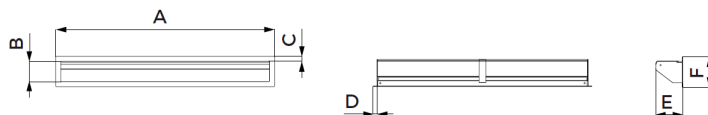

Minimální hodnoty aktivní plochy (vstup a výstup)

Doporučované hodnoty aktivní plochy na vstupu a výstupu			
Název vložky	Výkon v kW	Minimální plocha přívodu vzduchu v cm²	Minimální plocha výstupu vzduchu v cm²
Defro Home Intra XSM	8	400	560
Defro Home Intra SM / SM G / SM T / SM T G	10	500	700
Defro Home Intra ME / ME G / ME T / ME T G	13	650	910
Defro Home Intra LA / LA G / LA T / LA T G	16	800	1120
Defro Home Intra XSM BL / BP MINI	8	400	560
Defro Home Intra SM BL / BP MINI	10	500	700
Defro Home Intra SM BL / BP	10	500	700
Defro Home Intra ME BL / BP	13	650	910
Defro Home Intra XSM BL / BP MINI G	8	400	560
Defro Home Intra SM BL / BP MINI G	10	500	700
Defro Home Intra SM BL / BP G	10	500	700
Defro Home Intra ME BL / BP G	13	650	910
Defro Home Intra SM C	10	500	700
Defro Home Intra XSM C G	8	400	560
Defro Home Intra SM C G	10	500	700
Defro Home Intra ME C G	13	650	910
Defro Home Intra SM SLIM / SM SLIM G	6	300	420
Defro Home Intra ME SLIM / ME SLIM G	8	400	560
Defro Home Intra SM BL SLIM / BP SLIM	6	300	420
Defro Home Intra ME BL SLIM / BP SLIM	8	400	560
Defro Home Intra SM BL G SLIM / BP G SLIM	6	300	420
Defro Home Intra ME BL G SLIM / BP G SLIM	8	400	560
Defro Home Impuls SM	8	400	560
Defro Home Impuls ME	10	500	700
Defro Home Impuls SM BL / BP	8	400	560
Defro Home Impuls ME BL / BP	10	500	700
Defro Home Portal ME / ME G	12	600	840

Rovné krbové mřížky (80 a 120)

Rovné krbové mřížky – velikost 80				rozměry krbové mřížky v mm					
Název	Rozměry	Index	Aktivní plocha (cm²)	A	B	C	D	E	F
DH Luft 200x90 (80)	200x90 (80)	DH/L/200x90(80)	84	200	60	15	12	80	90
DH Luft 480x90 (80)	480x90 (80)	DH/L/480x90(80)	210	480	60	15	12	80	90
DH Luft 650x90 (80)	650x90 (80)	DH/L/650x90(80)	292	650	60	15	12	80	90
DH Luft 810x90 (80)	810x90 (80)	DH/L/810x90(80)	370	810	60	15	12	80	90
DH Luft 980x90 (80)	980x90 (80)	DH/L/980x90(80)	442	980	60	15	12	80	90

Rovné krbové mřížky – velikost 120				rozměry krbové mřížky v mm					
Název	Rozměry	Index	Aktivní plocha (cm²)	A	B	C	D	E	F
DH Luft 200x90 (120)	200x90 (120)	DH/L/200x90(120)	92	200	60	15	12	120	90
DH Luft 480x90 (120)	480x90 (120)	DH/L/480x90(120)	321	480	60	15	12	120	90
DH Luft 650x90 (120)	650x90 (120)	DH/L/650x90(120)	322	650	60	15	12	120	90
DH Luft 810x90 (120)	810x90 (120)	DH/L/810x90(120)	408	810	60	15	12	120	90
DH Luft 980x90 (120)	980x90 (120)	DH/L/980x90(120)	499	980	60	15	12	120	90