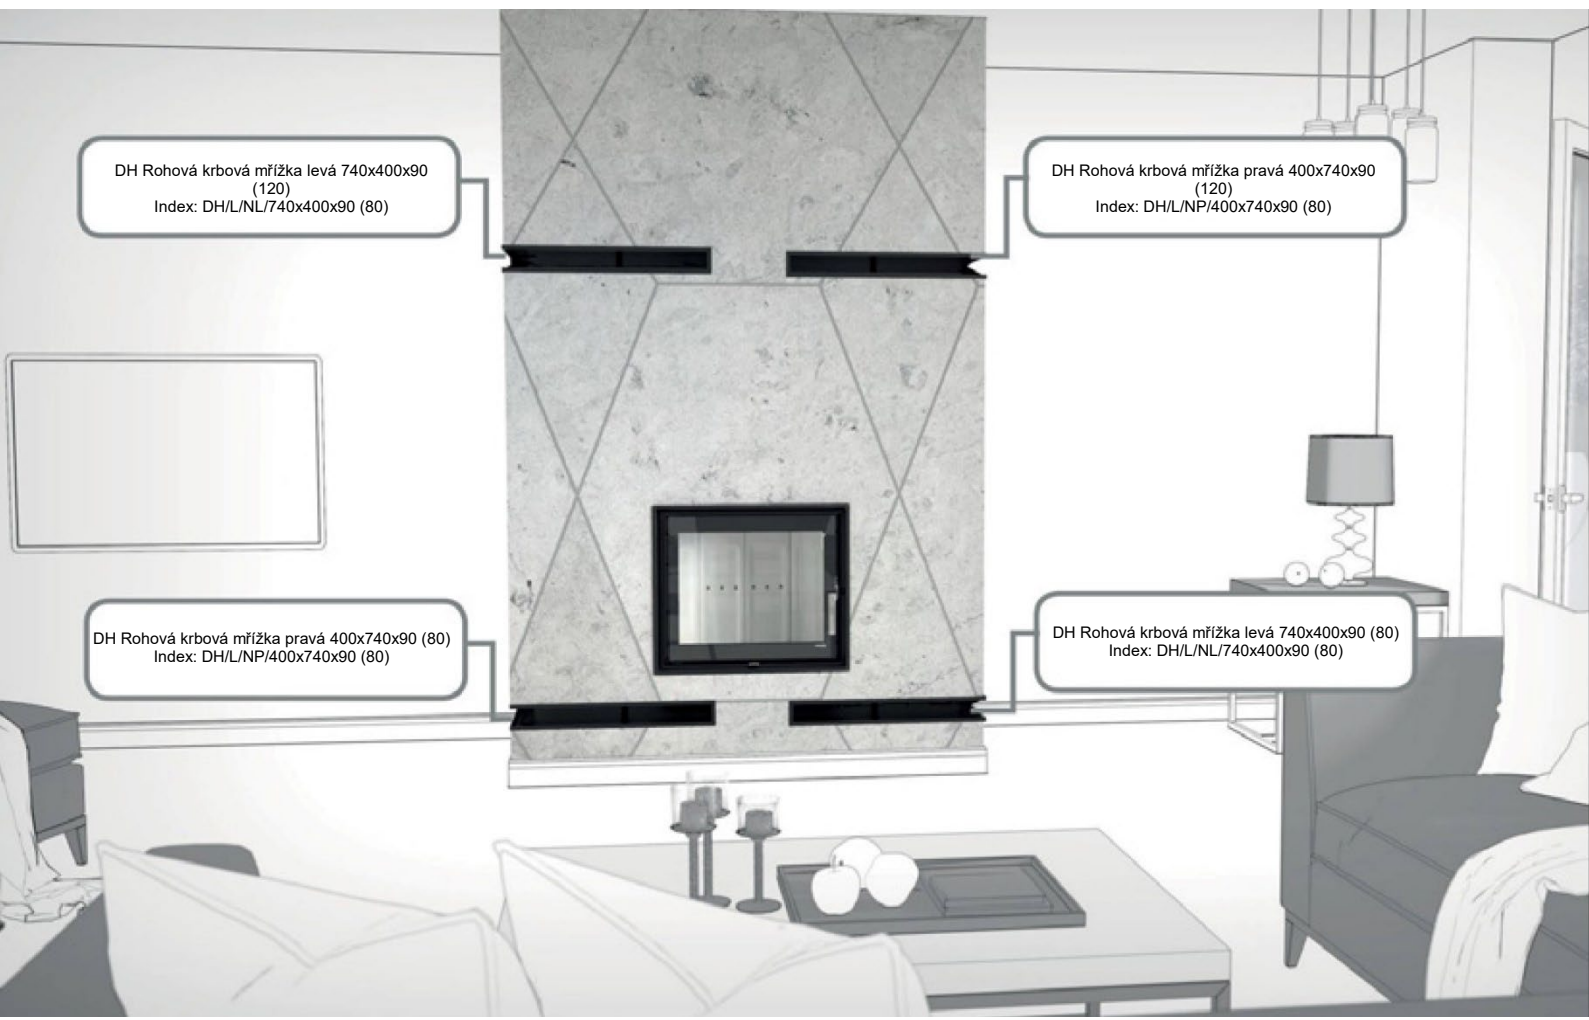

model	Černý ceramiton	Klika na druhé straně	Stříbrná klika	Bílá barva	Černá barva	Červená barva	Zlatá barva	Šedá barva	Hnědá barva	Povrchová úprava – dřevo
Defro Home Orbis / Orbis Top / Orbis Log	✓	-	✓	✓	standard	✓	✓	✓	✓	-
Defro Home Solum / Solum Top / Solum Log	✓	-	✓	✓	standard	✓	✓	✓	✓	-
Defro Home Dea	✓	-	✓	✓	standard	✓	✓	✓	✓	-
Defro Home Ceres / Ceres Top	✓	-	✓	✓	standard	✓	✓	✓	✓	-
Defro Home Quadroom	✓	✓	✓	✓	standard	✓	✓	✓	✓	-
Defro Home Quadroom Long	✓	✓	✓	✓	standard	✓	✓	✓	✓	-
Defro Home Ignis	✓	-	✓	✓	standard	✓	✓	✓	✓	-
Defro Home Orti	✓	-	✓	✓	standard	✓	✓	✓	✓	-
Defro Home Oval	✓	-	✓	-	standard	-	-	-	-	-
Defro Home Pico	✓	-	✓	✓	standard	✓	✓	✓	✓	-
Defro Home Viva	✓	-	✓	✓	standard	✓	✓	✓	✓	-
Defro Home Extento H	✓	-	✓	✓	standard	✓	✓	✓	✓	-
Defro Home Extento F	✓	-	✓	✓	standard	✓	✓	✓	✓	-
Defro Home Slimpell	-	-	✓	✓	standard	✓	✓	✓	✓	-
Defro Home Mypell	-	-	✓	✓	standard	✓	✓	✓	✓	-
Defro Home Mypell DGP G	-	-	✓	✓	standard	✓	✓	✓	✓	-
Defro Home Omnipell	-	-	✓	✓	standard	✓	✓	✓	✓	-
Defro Home Aquapell	-	-	-	✓	standard	✓	✓	✓	✓	-
Defro Home Airpell	-	-	-	✓	standard	✓	✓	✓	✓	✓

Krbové mřížky